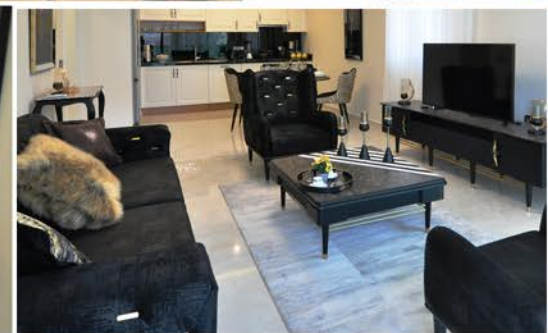

S
A
M
P
L
E
R
E
S
I
D
E
N
C
E